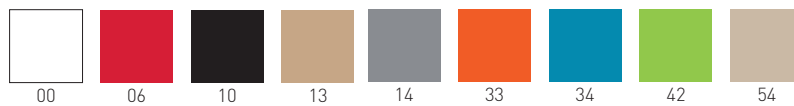

# STEP

Studio Eurolinea Design

High table, co-injected metal frame with techno polymer, Compactop. Suitable for outdoor purpose.

Tavolo alto con struttura in metallo sovrastampato con tecnopolimero, piano in Compactop. Adatto anche all'uso esterno.

Compactop Color / Colore Piano Compactop

Technopolymer Frame Color / Colore Struttura Tecnopolimero

120x50	TSTPC820._._/H110		0.47m³ / 35kg / 1pcs
120x50fullcolor (min 5pcs)	TSTPC821.00._._/H110		0.47m³ / 35kg / 1pcs
120x70	TSTPC822._._/H110		0.48m³ / 36kg / 1pcs
120x70fullcolor (min 5pcs)	TSTPC823.00._._/H110		0.48m³ / 36kg / 1pcs
180x50	TSTPC824._._/H110		0.60m³ / 42kg / 1pcs
180x50fullcolor (min 5pcs)	TSTPC825.00._._/H110		0.60m³ / 42kg / 1pcs
180x70	TSTPC826._._/H110		0.60m³ / 43kg / 1pcs
180x70fullcolor (min 5pcs)	TSTPC827.00._._/H110		0.60m³ / 43kg / 1pcs