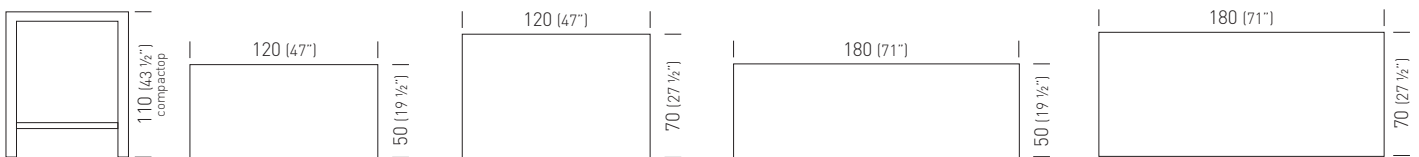

# STEP

Studio Eurolinea Design

High table, co-injected metal frame with techno polymer, Compactop. Suitable for outdoor purpose.

Tavolo alto con struttura in metallo sovrastampato con tecnopolimero, piano in Compactop. Adatto anche all'uso esterno.

Compactop Color / Colore Piano Compactop

Technopolymer Frame Color / Colore Struttura Tecnopolimero

120x50	TSTPC820._._/H110		0.47m³ / 35kg / 1pcs
120x50fullcolor (min 5pcs)	TSTPC821.00._._/H110		0.47m³ / 35kg / 1pcs
120x70	TSTPC822._._/H110		0.48m³ / 36kg / 1pcs
120x70fullcolor (min 5pcs)	TSTPC823.00._._/H110		0.48m³ / 36kg / 1pcs
180x50	TSTPC824._._/H110		0.60m³ / 42kg / 1pcs
180x50fullcolor (min 5pcs)	TSTPC825.00._._/H110		0.60m³ / 42kg / 1pcs
180x70	TSTPC826._._/H110		0.60m³ / 43kg / 1pcs
180x70fullcolor (min 5pcs)	TSTPC827.00._._/H110		0.60m³ / 43kg / 1pcs